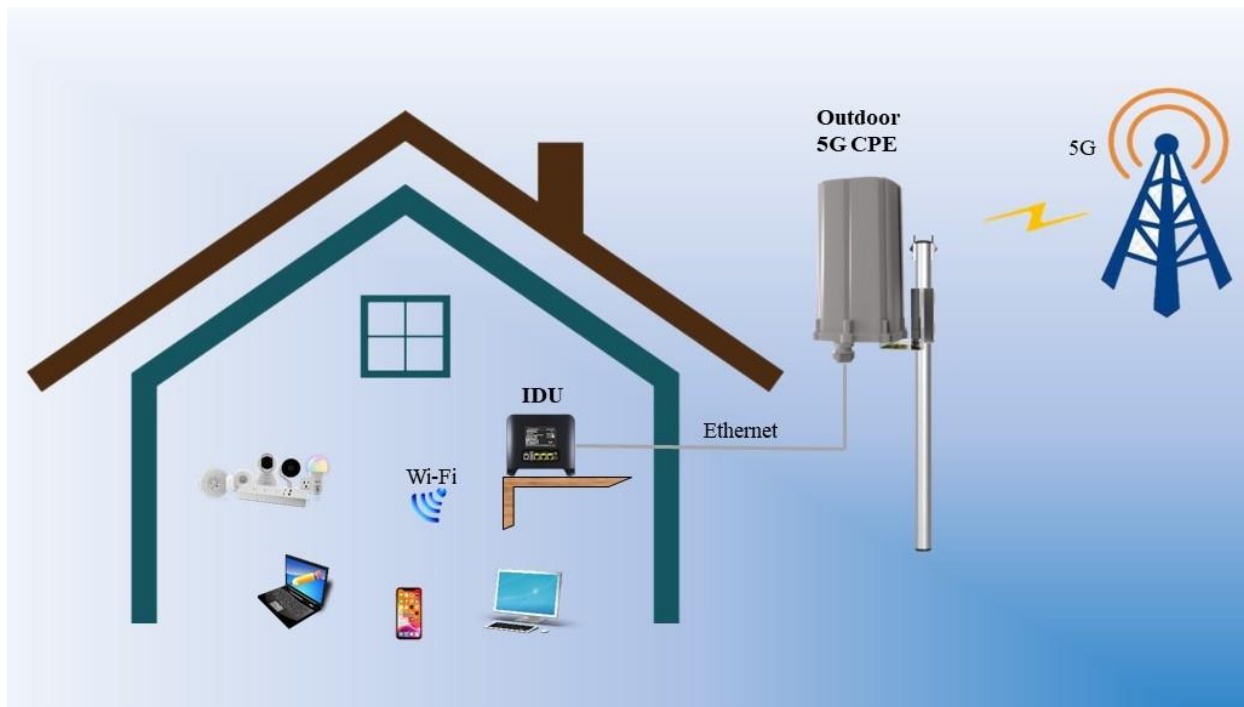

IM720 is an ideal wireless broadband access solution for home and SMB when 5G/LTE cellular signal outdoors is good but indoor signal is weak or not available. It can interconnect with a common Wi-Fi router (IDU) to provide indoor Wi-Fi coverage and Ethernet ports for various devices.

IM720 is also suitable for outdoor scenarios that require rapid deployment of broadband network, such as express cabinets, outdoor cameras, outdoor ultra-high-definition video transmission, mobile healthcare, mobile live broadcasting, industrial IoT, robotics, smart agriculture, and traffic command.

POE GE Port
Indicators
SIM Slot

■ Key Features

Harsh Environment

PoE

5G & LTE

Wi-Fi 2.4G for O&M

■ Application Scenarios

● For Home and Commercial Use

When indoor 5G signal is weak or not available, deploy an outdoor 5G CPE and use an IDU for indoor coverage.

● For Industrial Use

Suitable for outdoor scenarios that require rapid deployment of broadband networks, such as outdoor cameras, outdoor HD video live streaming, mobile healthcare, industrial IoT, robotics, smart agriculture, and traffic command.